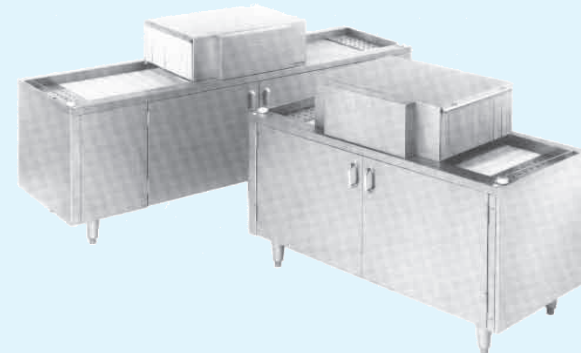

Champion Moyer Diebel Glass Washer includes shipping to major cities

sw400 4' pass through glass washer $8,930.00 or lease to own for $295.00/month
sw600 6' pass through glass washer $9,336.00 or lease to own for $307.00/month